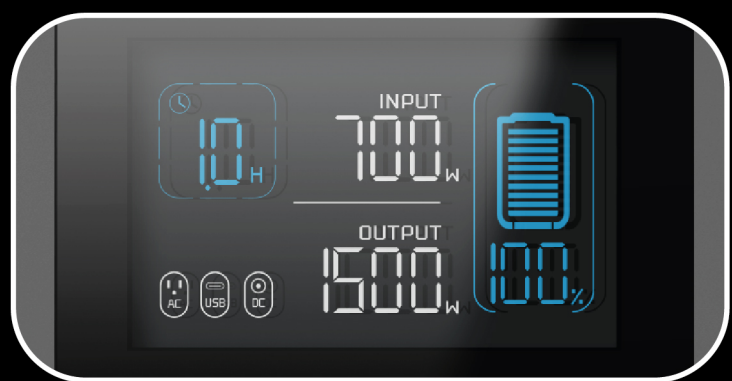

NRGVault

Portable Power

Compact Simple Powerful

✓ Mobile power for outdoors or indoors

✓ Charge devices and power appliances efficiently and safely

LIFEPO4 BATTERIES

PURE SINE WAVE

MULTIPLE SAFEGUARDS