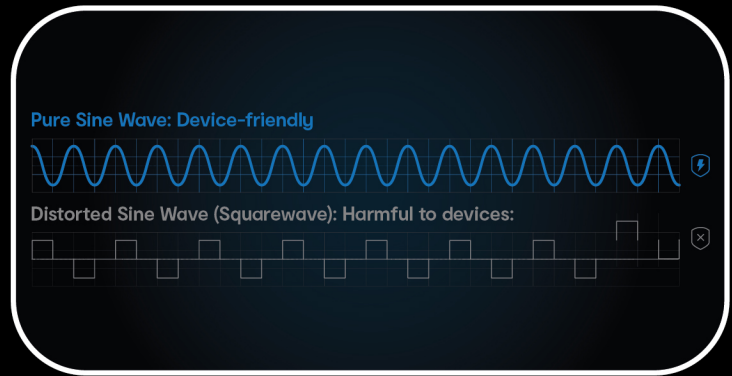

NRGVault

Portable Power

Compact Simple Powerful

✓ Mobile power for outdoors or indoors

✓ Charge devices and power appliances efficiently and safely

LIFEPO4 BATTERIES

PURE SINE WAVE

MULTIPLE SAFEGUARDS