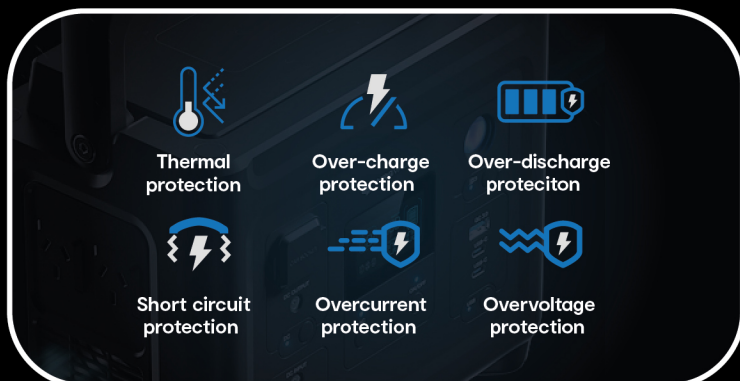

NRGVault

Portable Power

Compact Simple Powerful

✓ Mobile power for outdoors or indoors

✓ Charge devices and power appliances efficiently and safely

LIFEPO4 BATTERIES

PURE SINE WAVE

MULTIPLE SAFEGUARDS

LCD STATUS PANEL

GREAT FOR:

Home Backup

Outdoors

On the road

Tradies

Camping

COMPARISON: